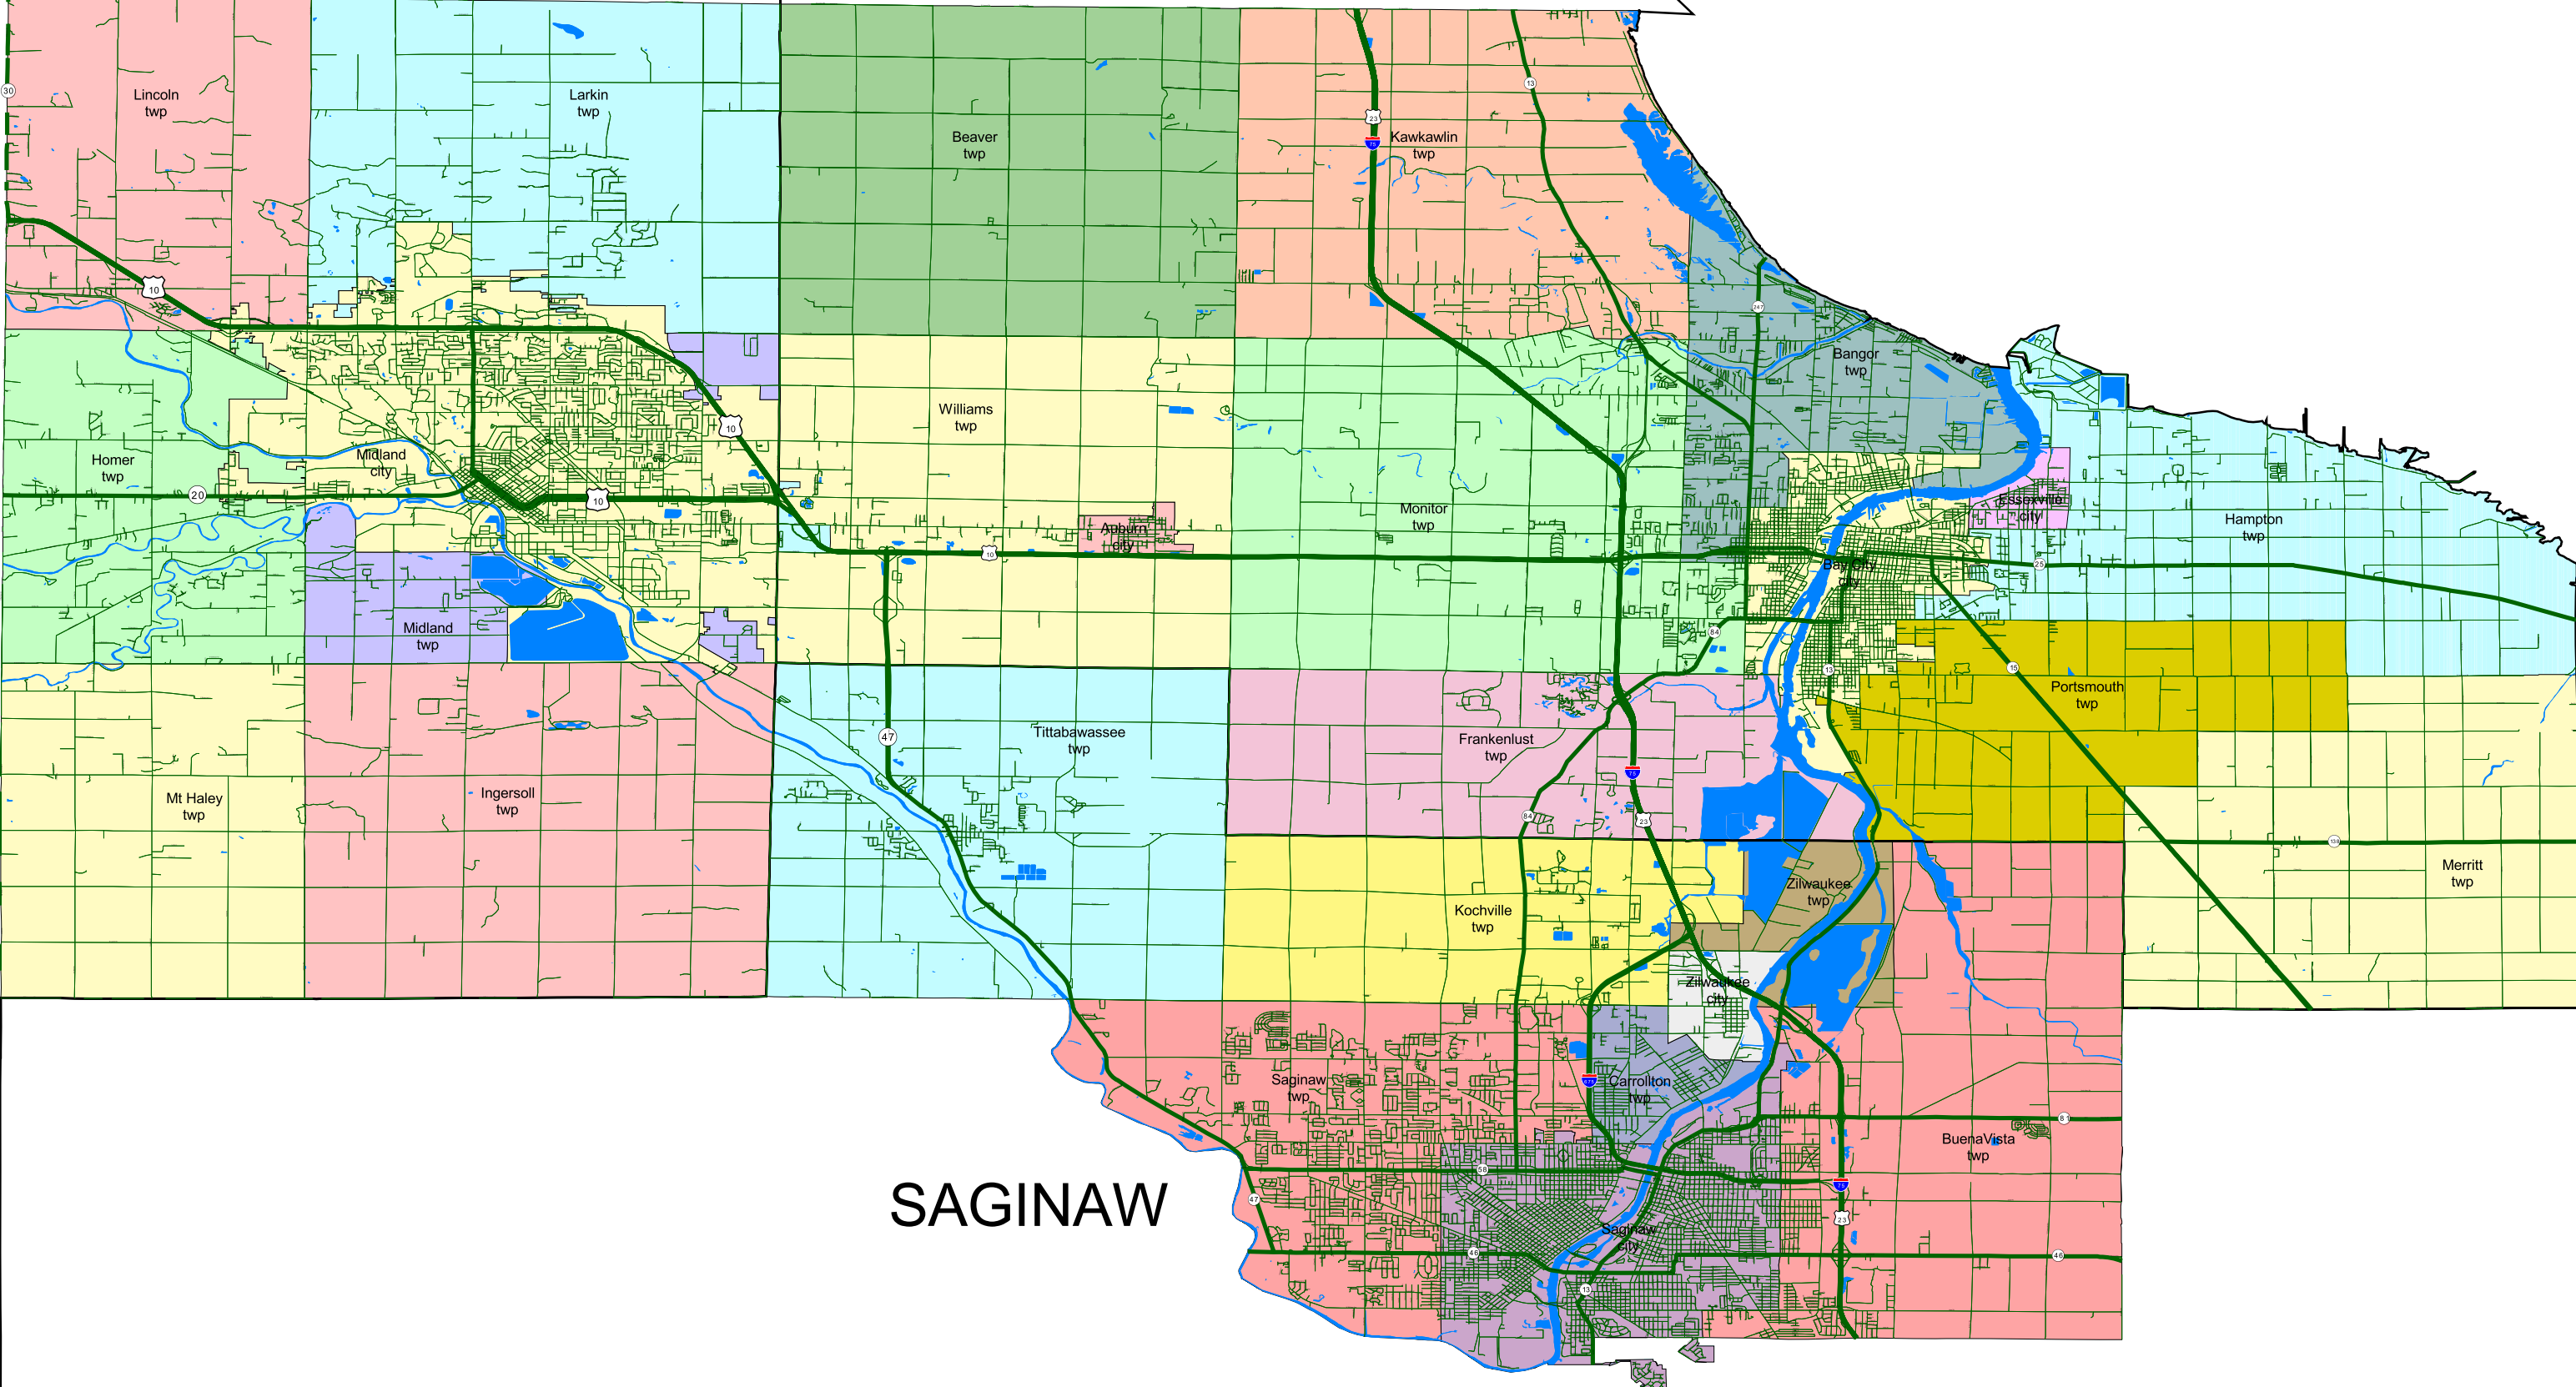

Senate District 35

MIDLAND

BAY

SAGINAW